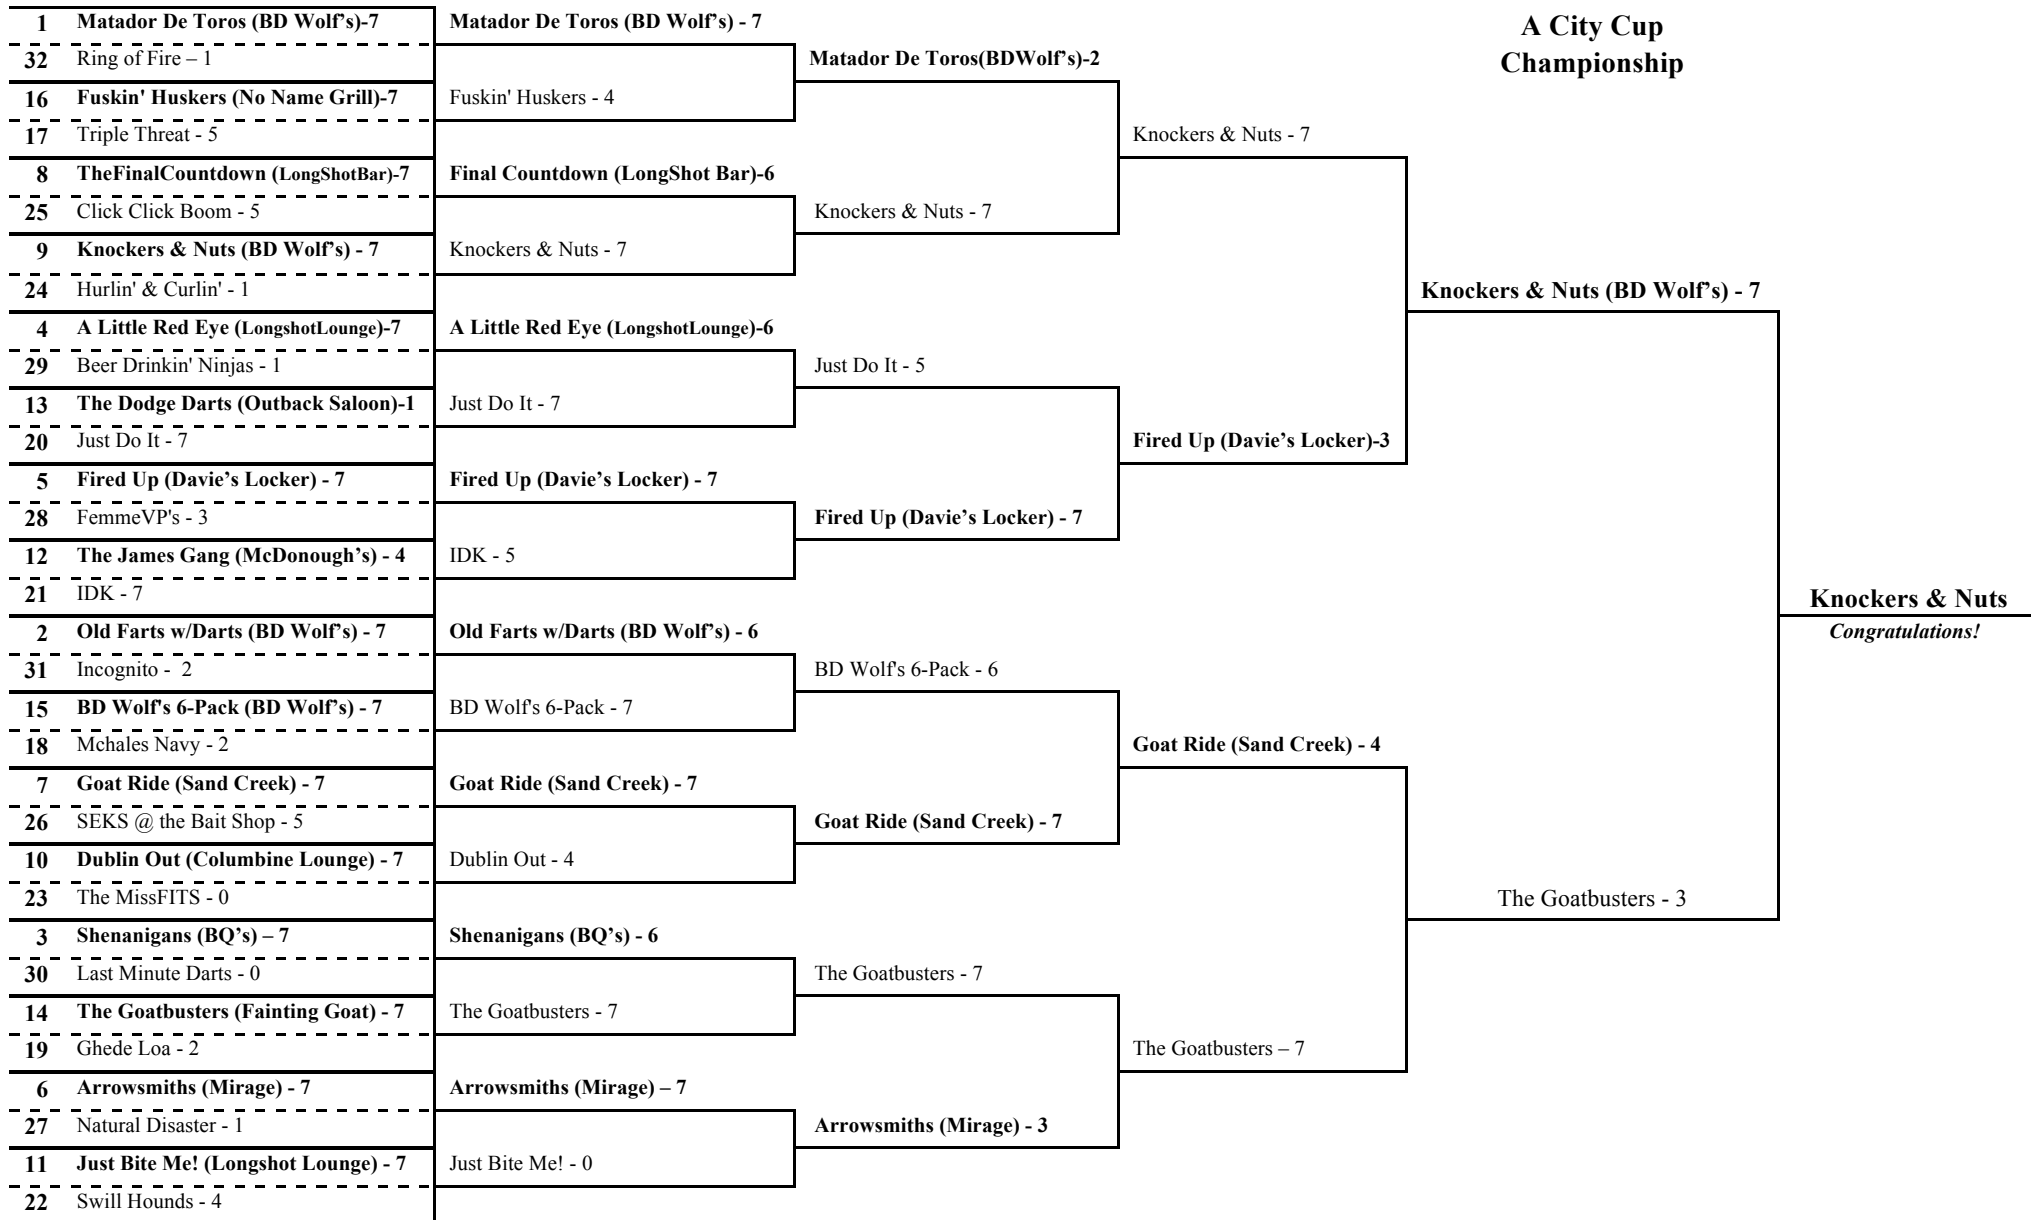

Rocky Mountain Dart Association Fall 2011 Playoffs – “A” Division

The higher seeded team (1 being the highest) is the home team in all matches.

All matches start at 7pm

11/8/11

11/15/11

11/29/11

12/6/11

12/13/11